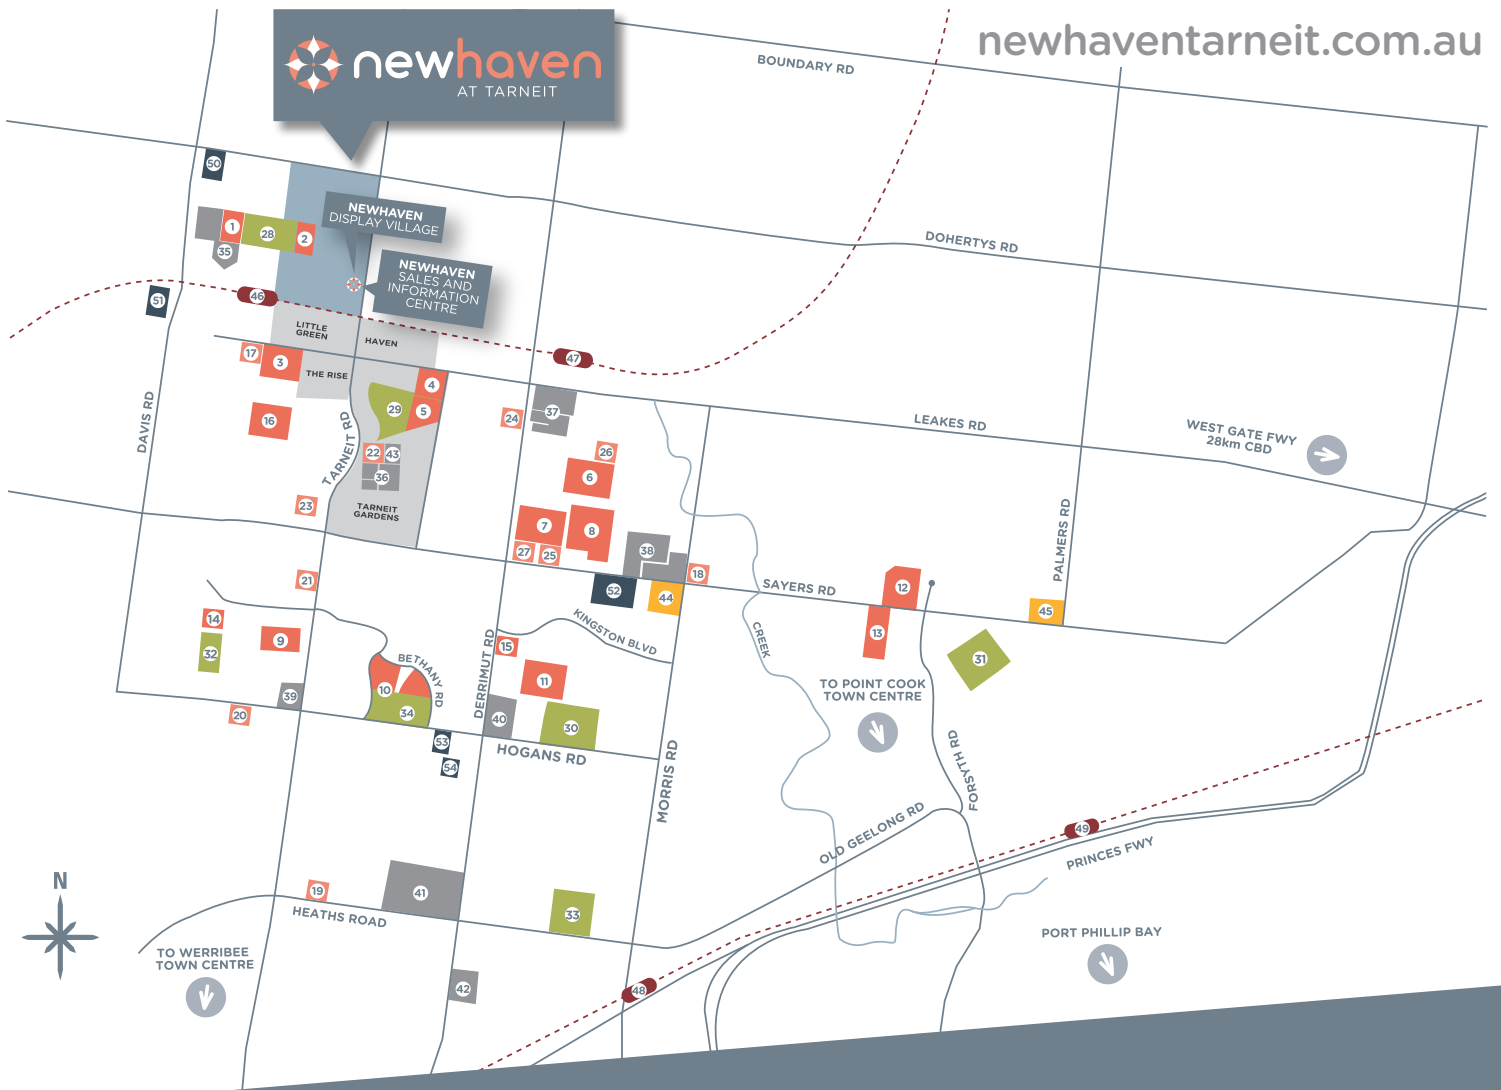

# newhaven

AT TARNEIT

- ← MELBOURNE CBD (28KM)
- ← TARNEIT SENIOR COLLEGE (1.3KM)
- ← TARNEIT TRAIN STATION (1.8KM)
- ← TARNEIT CENTRAL (1.8KM)

# A new direction

Located in the heart of Tarneit, Newhaven will have all you could want and everything you need close by.

- SCHOOLS
- CHILDCARE
- SHOPPING
- PUBLIC TRANSPORT

## Location map

### TRANSPORT

46. Future Train Station (Opening 2026)\*
47. Tarneit Station
48. Hoppers Crossing Station
49. Williams Landing Station