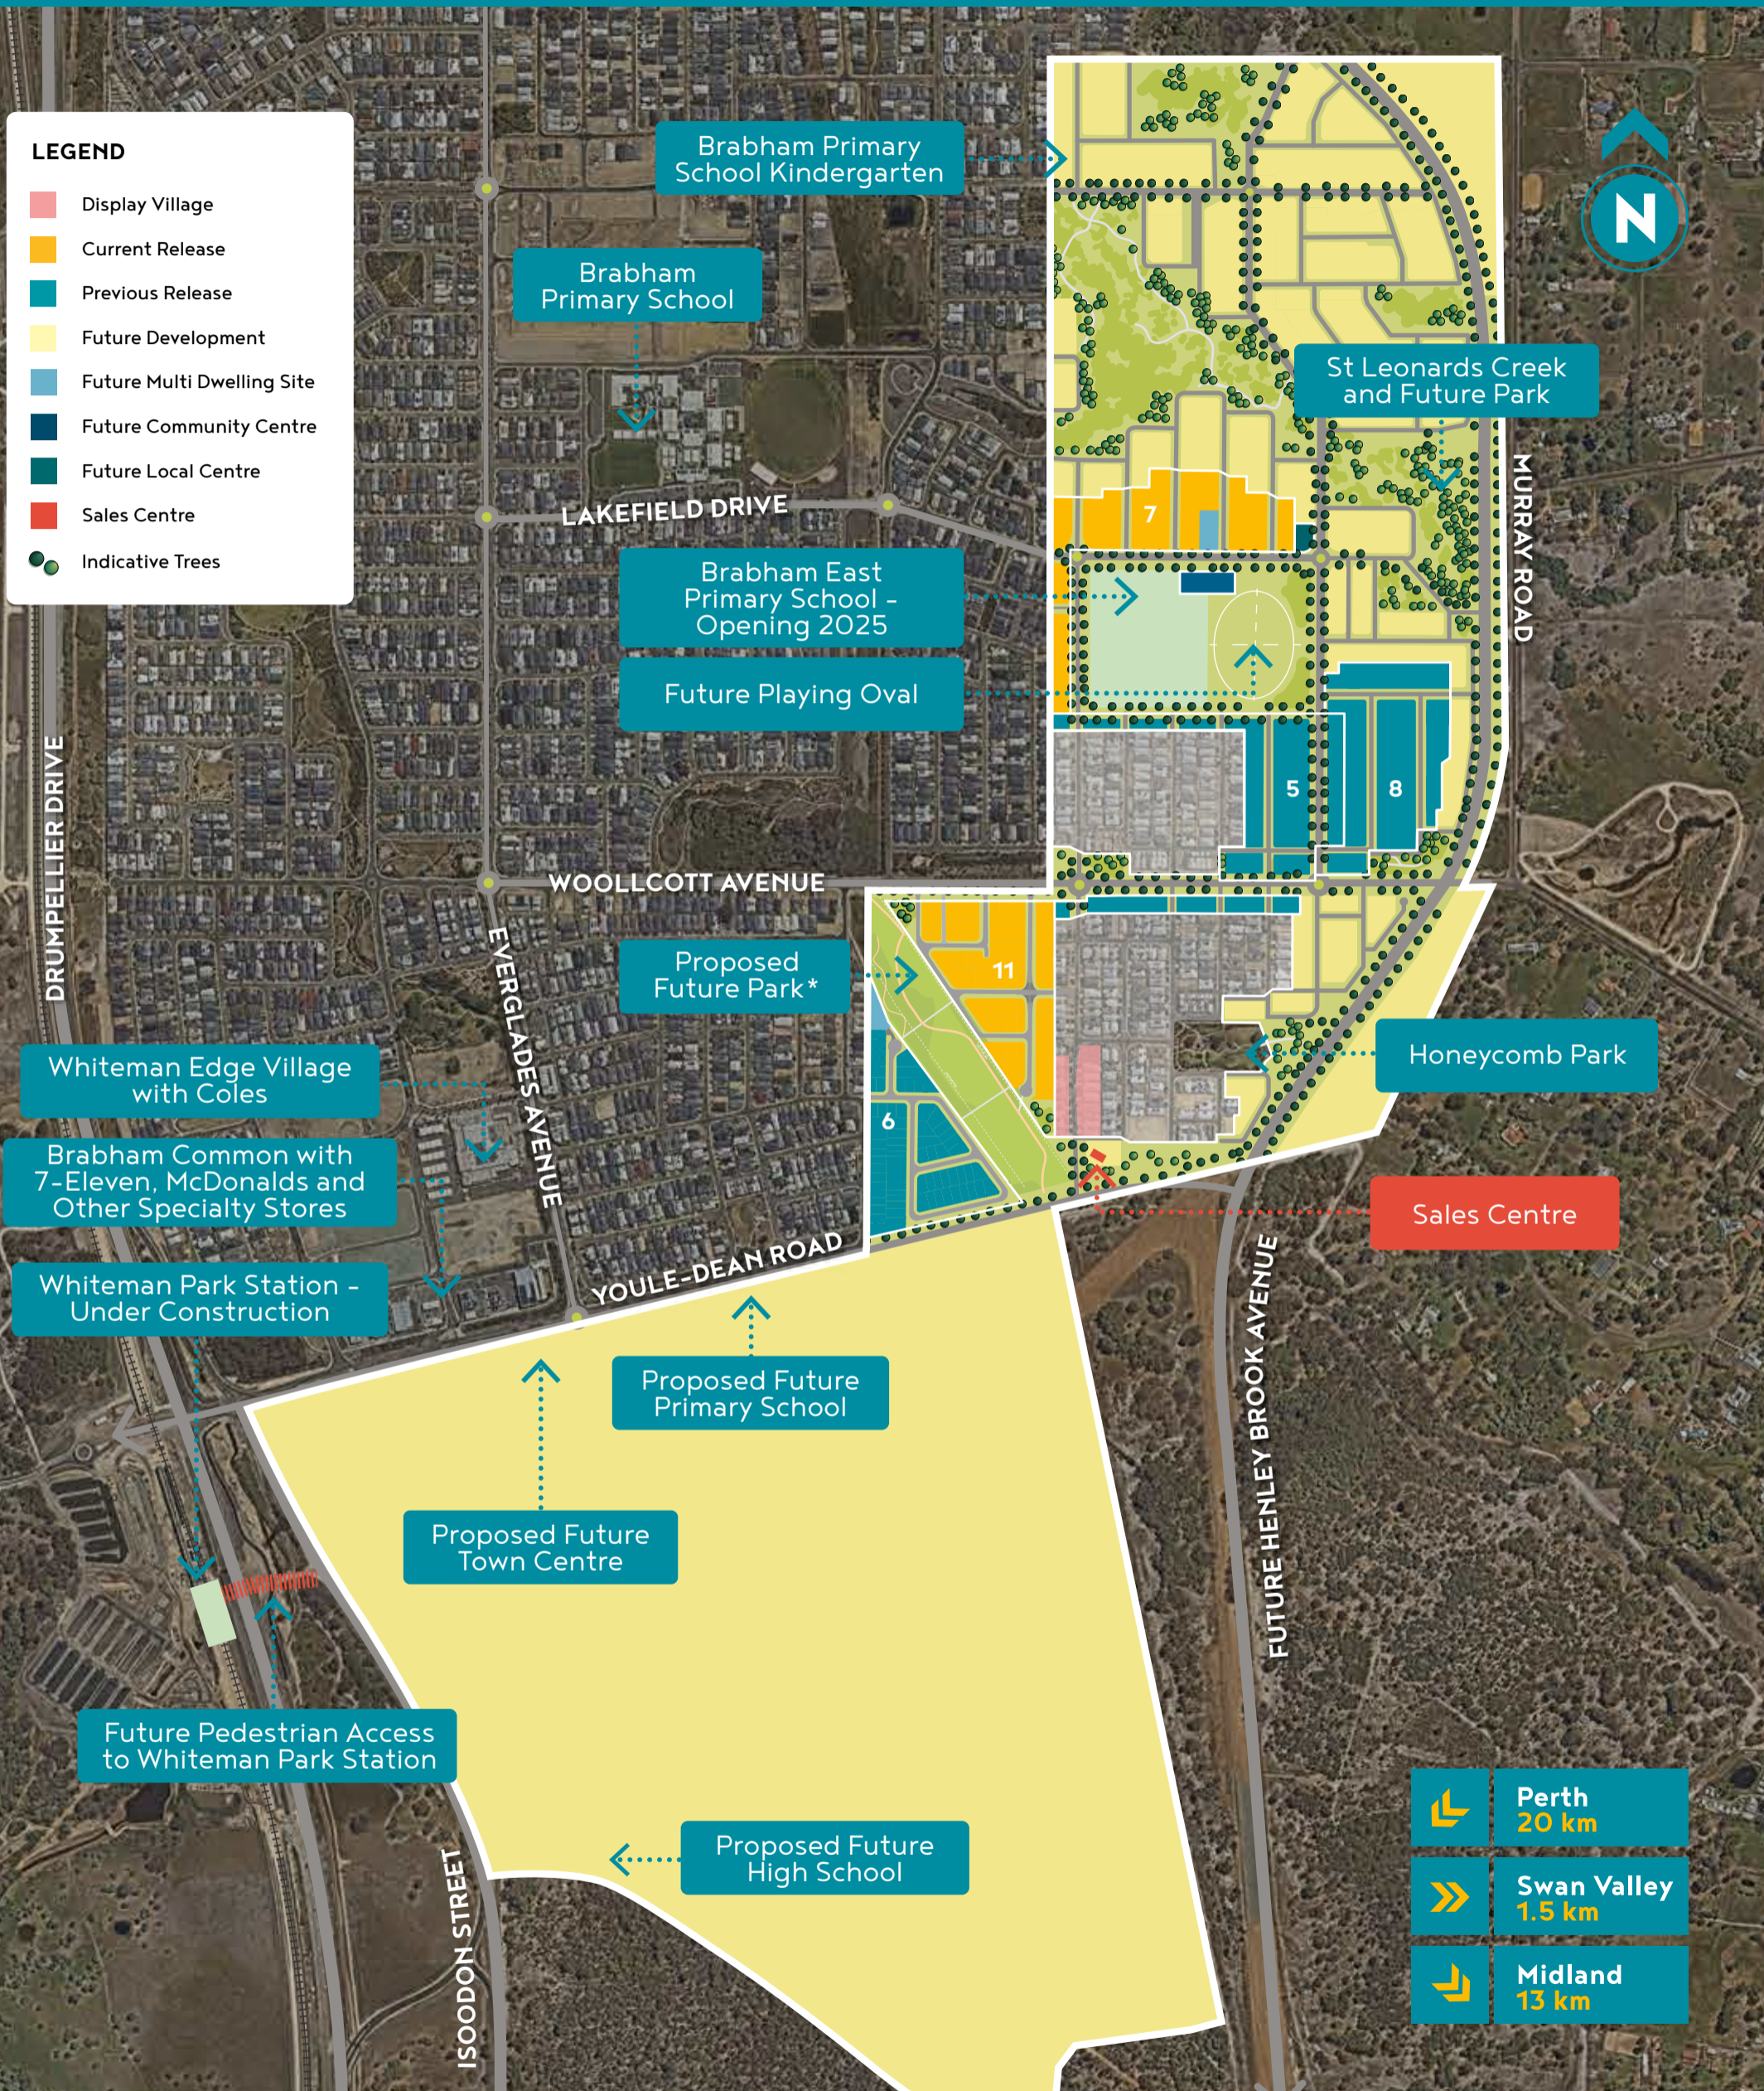

BRABHAM

Community Masterplan

Development WA

PEET

BRABHAM

Sales and Information Centre

53 Propeller Avenue
Renee Monteleone: 0438 387 449

Stay Connected on Facebook