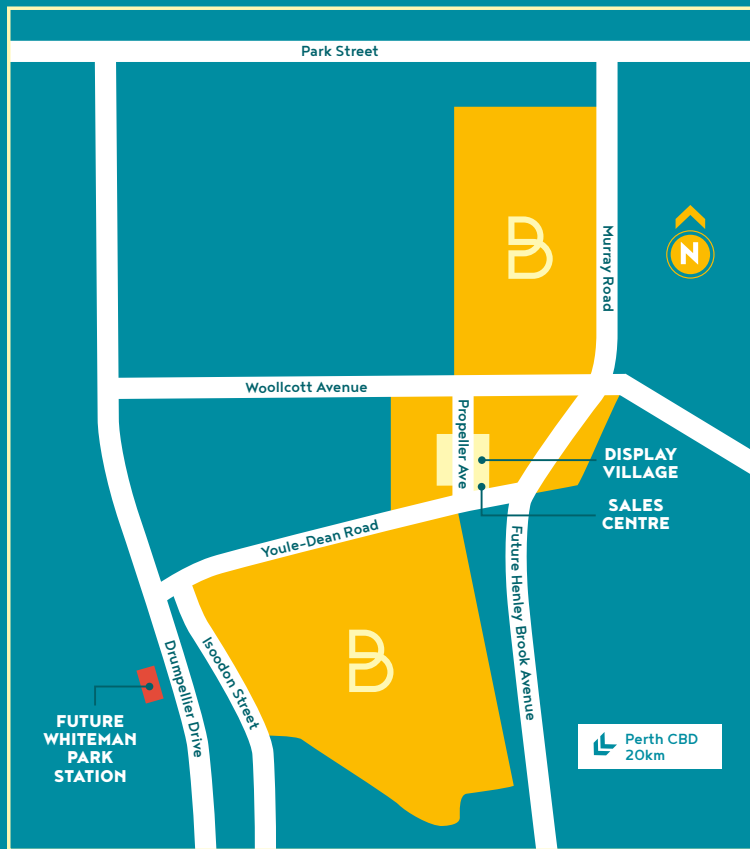

BRABHAM

Community Masterplan

Development WA

PEET

BRABHAM

Sales and Information Centre

53 Propeller Avenue
Renee Monteleone: 0438 387 449

Stay Connected on Facebook