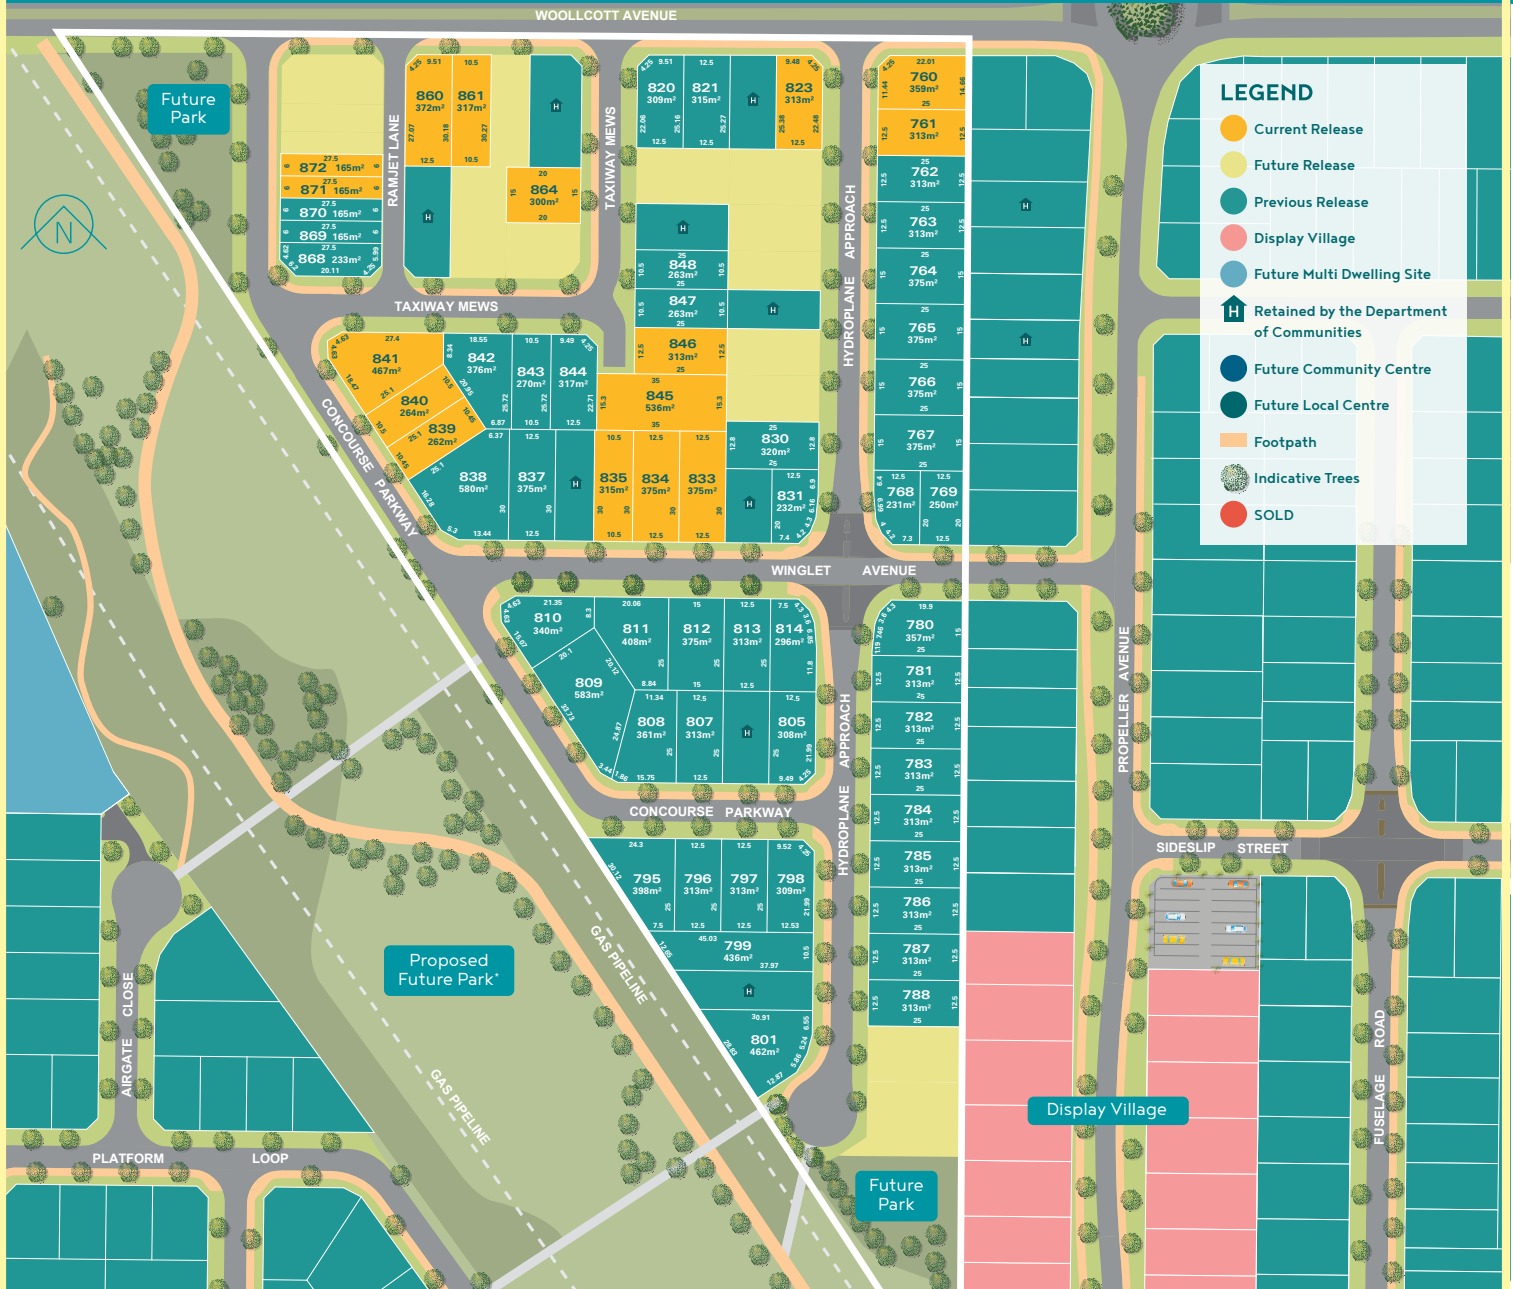

BRABHAM

STAGE PLAN

STAGE 11 RELEASE 4

LEGEND

- Current Release
- Future Release
- Previous Release
- Display Village
- Future Multi Dwelling Site
- H Retained by the Department of Communities
- Future Community Centre
- Future Local Centre
- Footpath
- Indicative Trees
- SOLD

For more information please contact
Renee Monteleone on 0438 387 449 or
renee.monteleone@peet.com.au

*Whilst every care has been taken with the preparation of these particulars, which are believed to be correct, they are in no way warranted by the selling agent or its clients in whole or in part and should not be construed as forming part of any contract. Any intending purchasers are advised to make necessary enquiries to satisfy themselves on all matters in this respect. All areas and dimensions are subject to survey. *Proposed future public open space above the APA and AGIG Gas Pipelines.