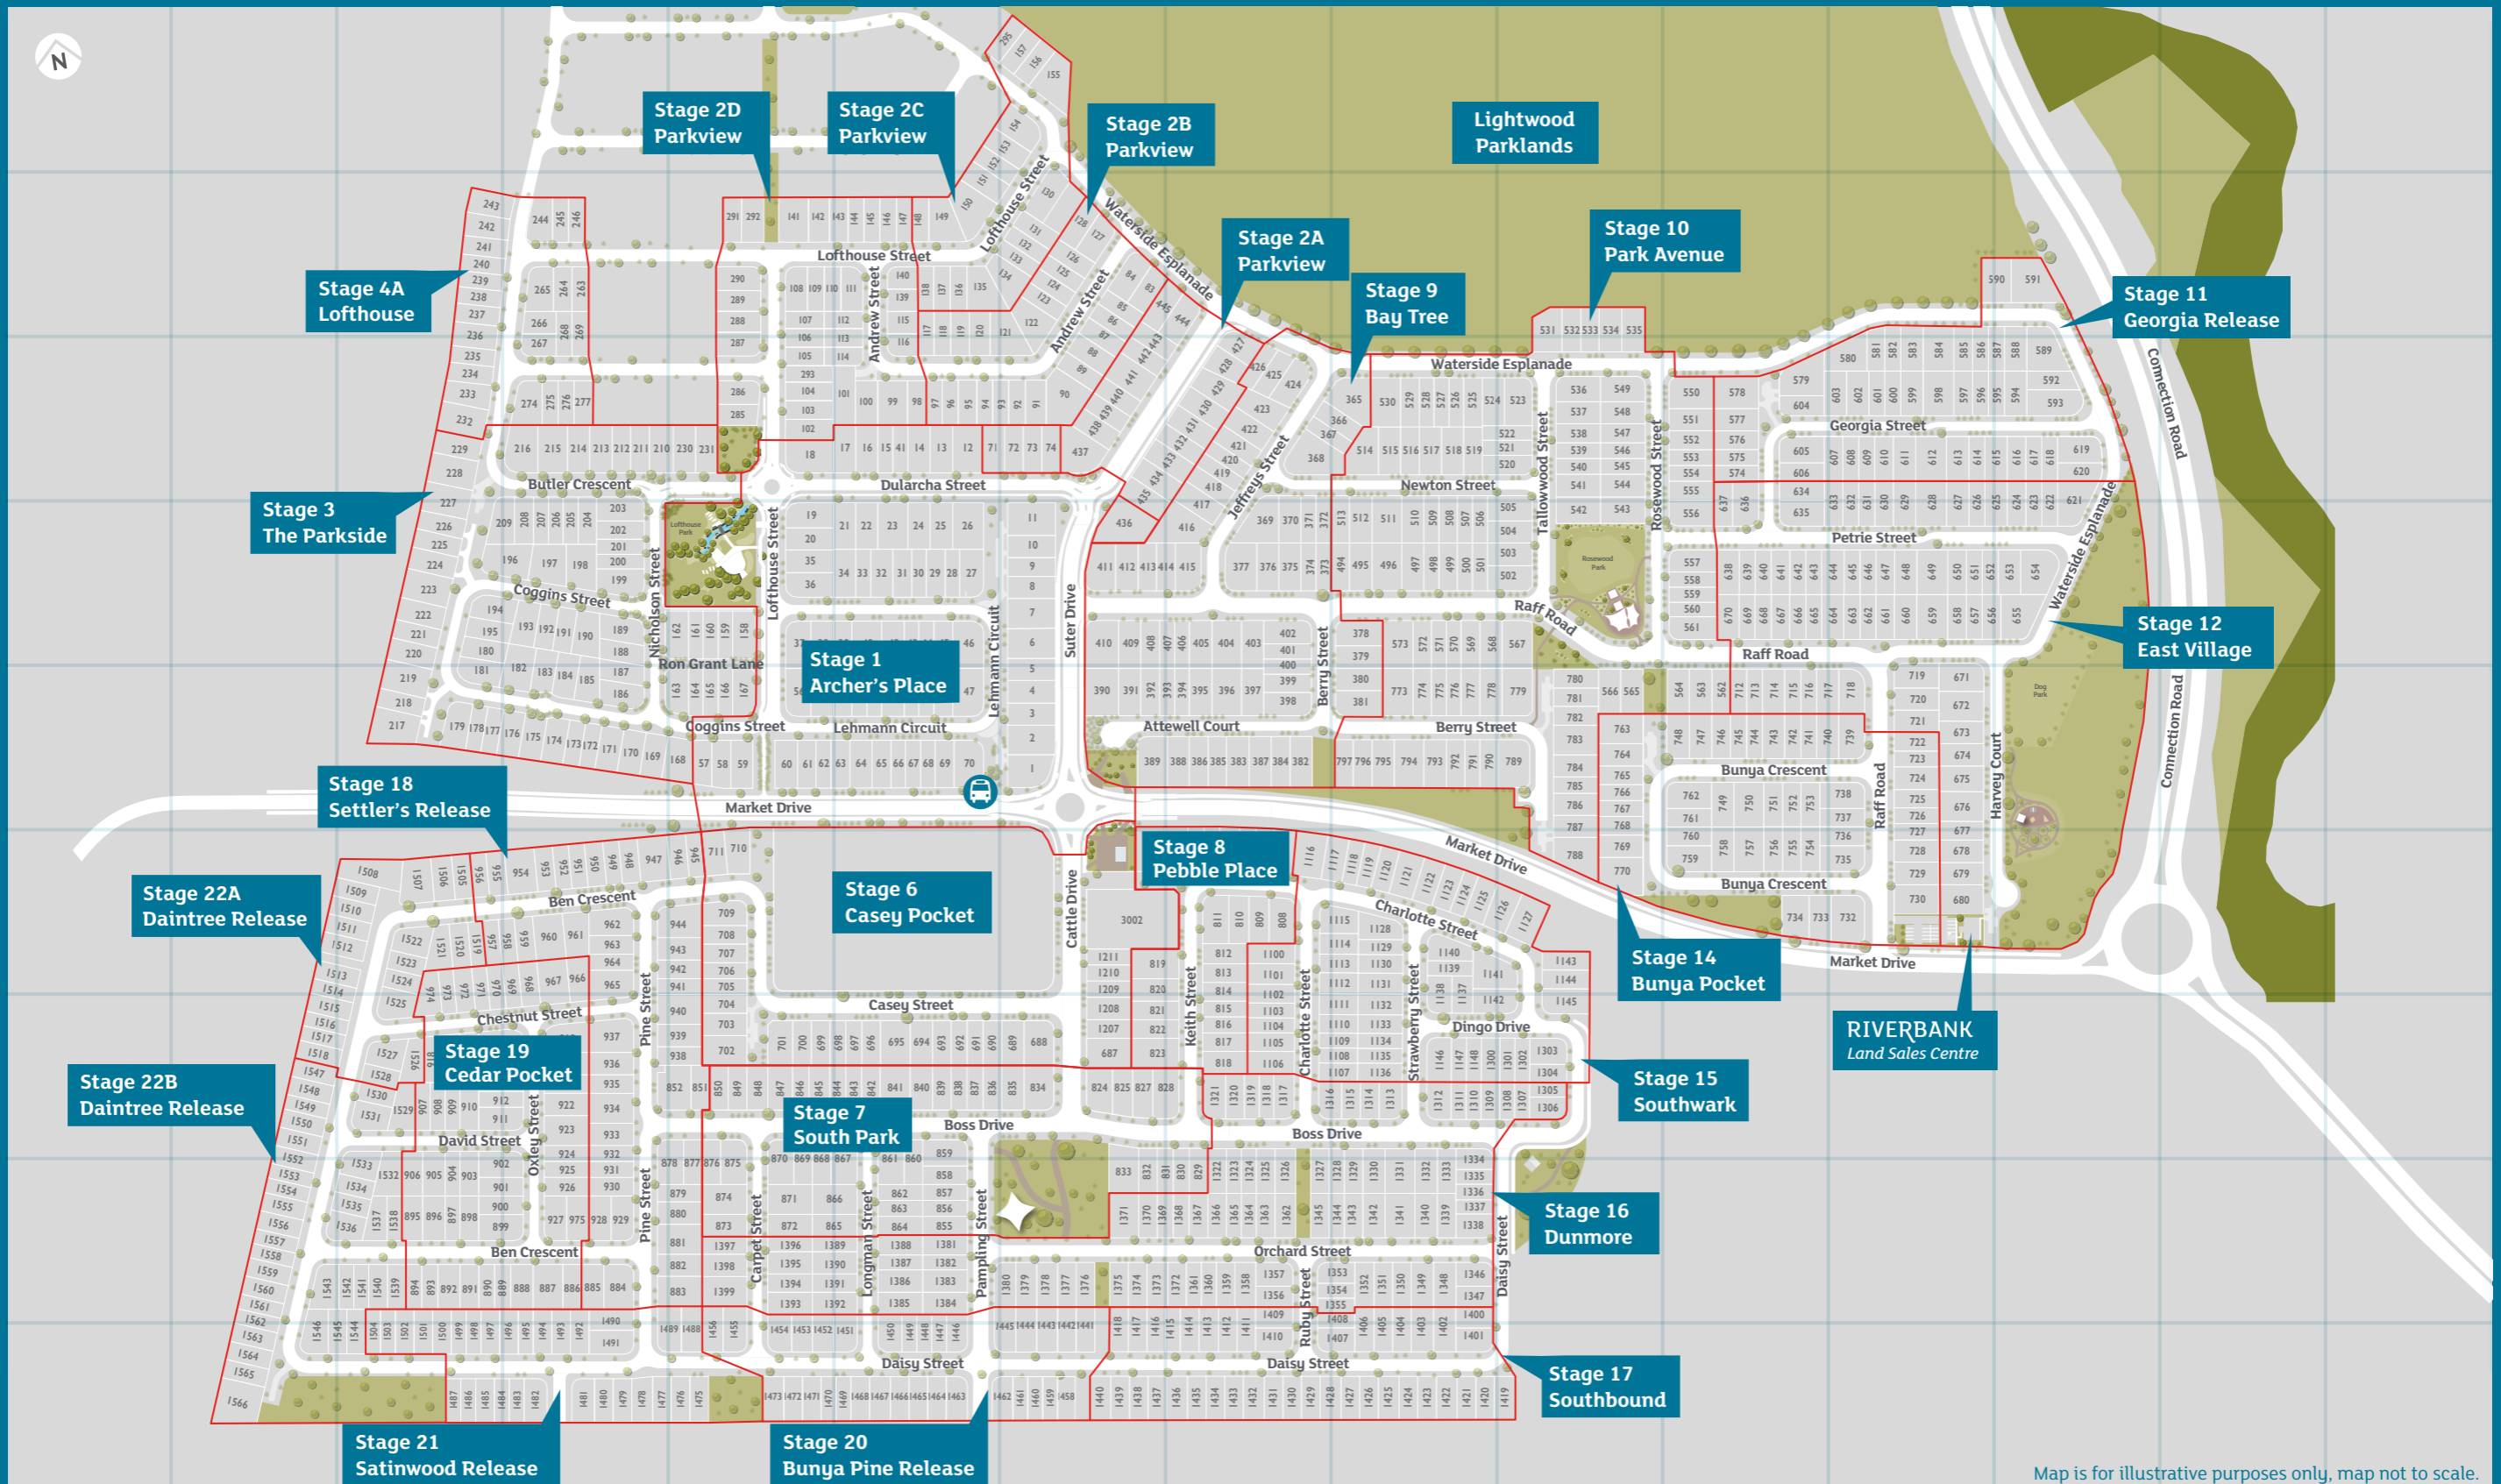

1
2
3
4
5
6
7
8
9

Map is for illustrative purposes only, map not to scale.

A B C D E F G H I J K L M N O

Andrew Street
Attewell Court
Ben Cescent
Berry Street
Boss Drive
Bunya Crescent
Butler Crescent

F2, G2
H5
D6, D8
H5, I5
F7, H7
K5, K6
D3

Casey Street
Carpet Street
Cattle Drive
Charlotte Street
Chestnut Street
Coggins Street
David Street

F7
E8
G6
H7
C7, D7
D4, E5
C7

Daisy Street
Dingo Drive
Dularcha Street
Georgia Street
Harvey Court
Jeffreys Street
Keith Street

F9, H9, J8
I7
F3
L3
M5
H3
H6, H7

Lehmann Circuit
Lofthouse Street
Longman Street
Market Drive
Newton Street
Nicholson Street
Oxley Street

F5
E4, F2
F8
E5, J6, L6
I3
D4
D7

Orchard Street
Pampling Street
Petrie Street
Pine Street
Raff Road
Rosewood Street
Ron Grant Lane

PEET