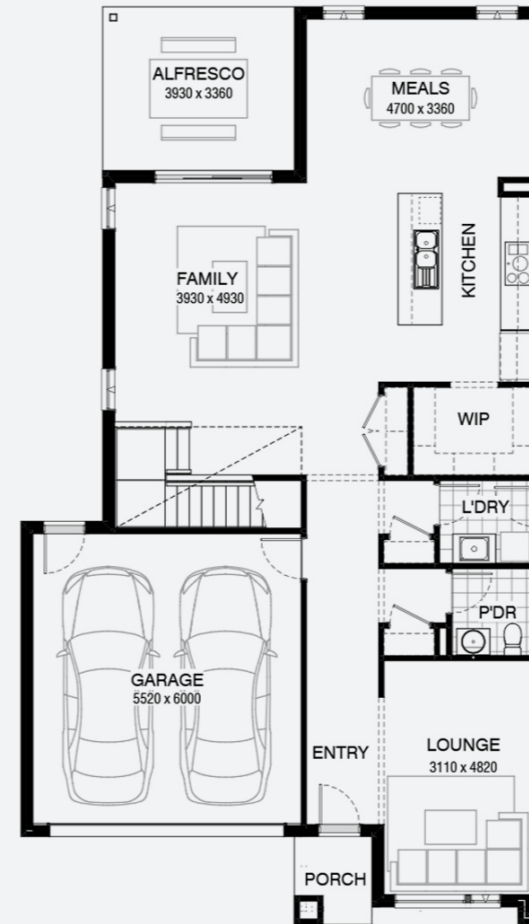

**GUILD
BUILDER**

Burbank 

Artist's impression.

AREAS	
Living	252.4m ²
Garage	36.3m ²
AlFRECO	13.2m ²
Porch	2.9m ²
Total	304.8m²

WAUGH 305

Builder House Only Package \$543,798

 305m²

 4

 2.5

● Lot No. 2121

● Lot Size 370m²