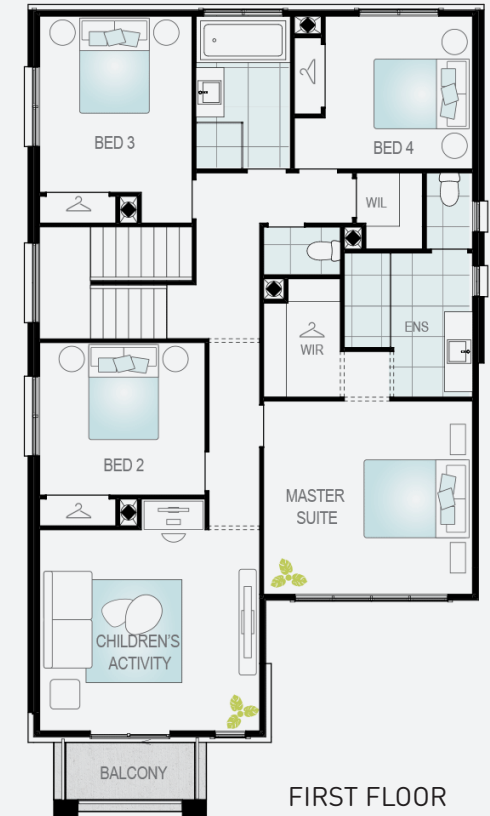

**GUILD
BUILDER**

mcdonald jones

Artist's impression.

GROUND FLOOR

FIRST FLOOR

AREAS

Living (both floors)	228.00m ²
Garage	34.36m ²
Alfresco	9.51m ²
Verandah and Balcony	14.26m ²
Total	283.13m²

VALIENTE TWO

House and Land Package \$1,037,700*

283m²

4

2

● Lot No. 2210

● Lot Size 337m²