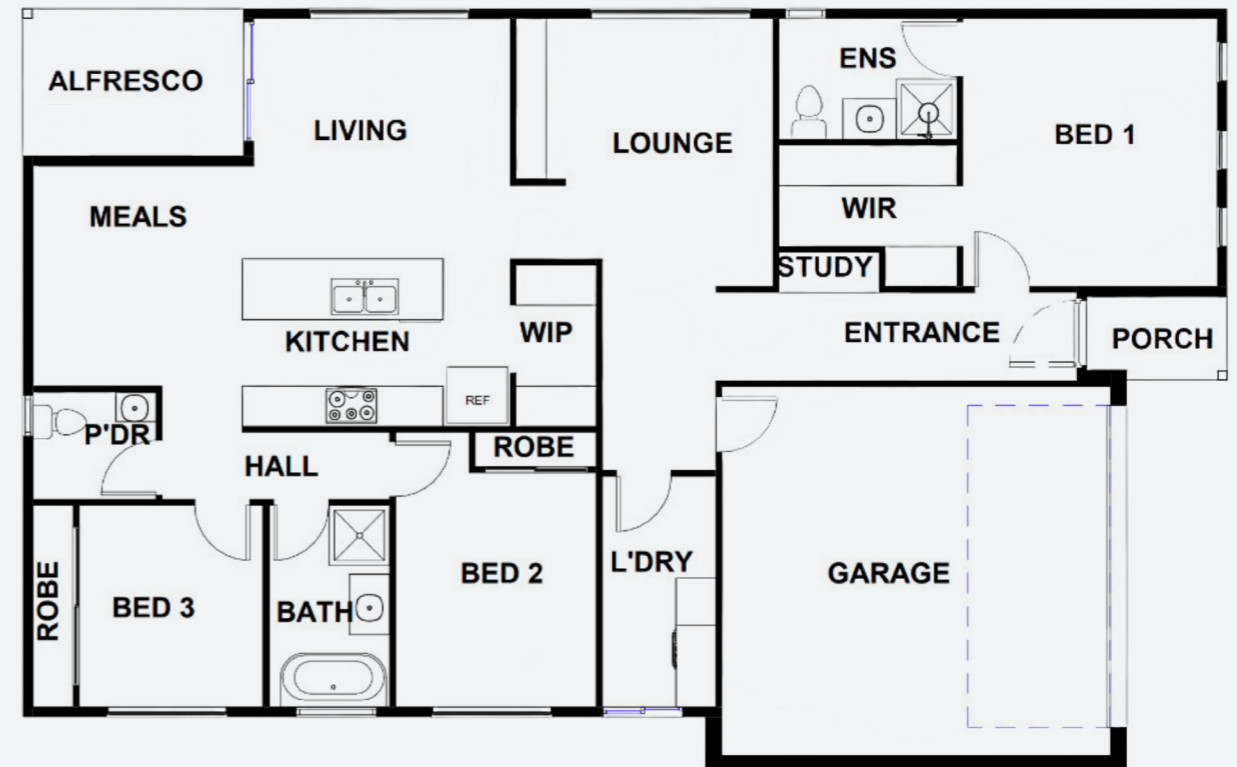

GUILD
BUILDER

Artist's impression.

AREAS	
Living	139.7m ²
Garage	36.1m ²
Alfresco	9.7m ²
Porch	2.6m ²
Total	186.1m ²

GRIVELLIA 186

House and Land Package \$878,909*

 186m²

 3

 2

● Lot No. 2245

● Lot Size 337m²