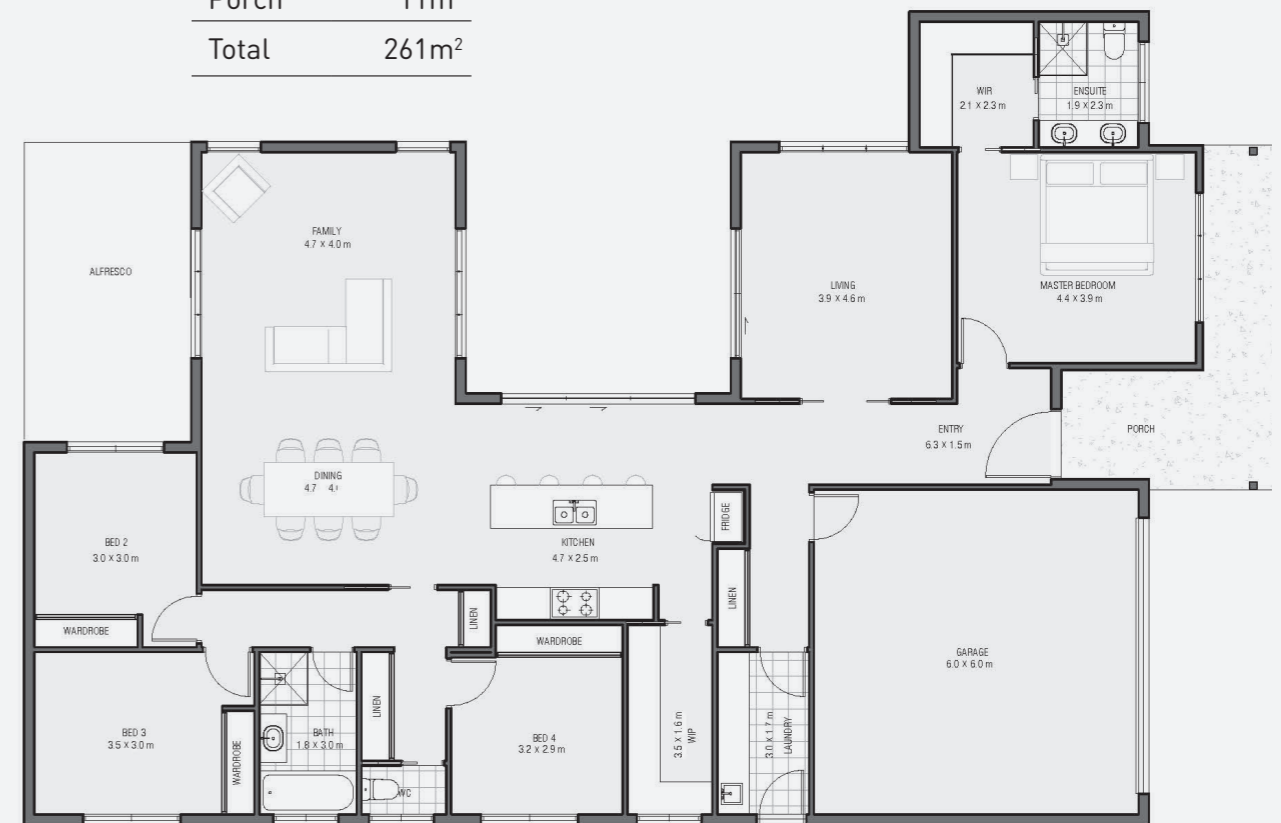

**GUILD  
BUILDER**

Artist's impression.

**AREAS**

Living	195m <sup>2</sup>
Garage	40m <sup>2</sup>
Alfreco	15m <sup>2</sup>
Porch	11m <sup>2</sup>
Total	261m <sup>2</sup>

## House and Land Package \$1,077,000\*

261m<sup>2</sup>

4

2

● Lot No. 2412

● Lot Size 516m<sup>2</sup>