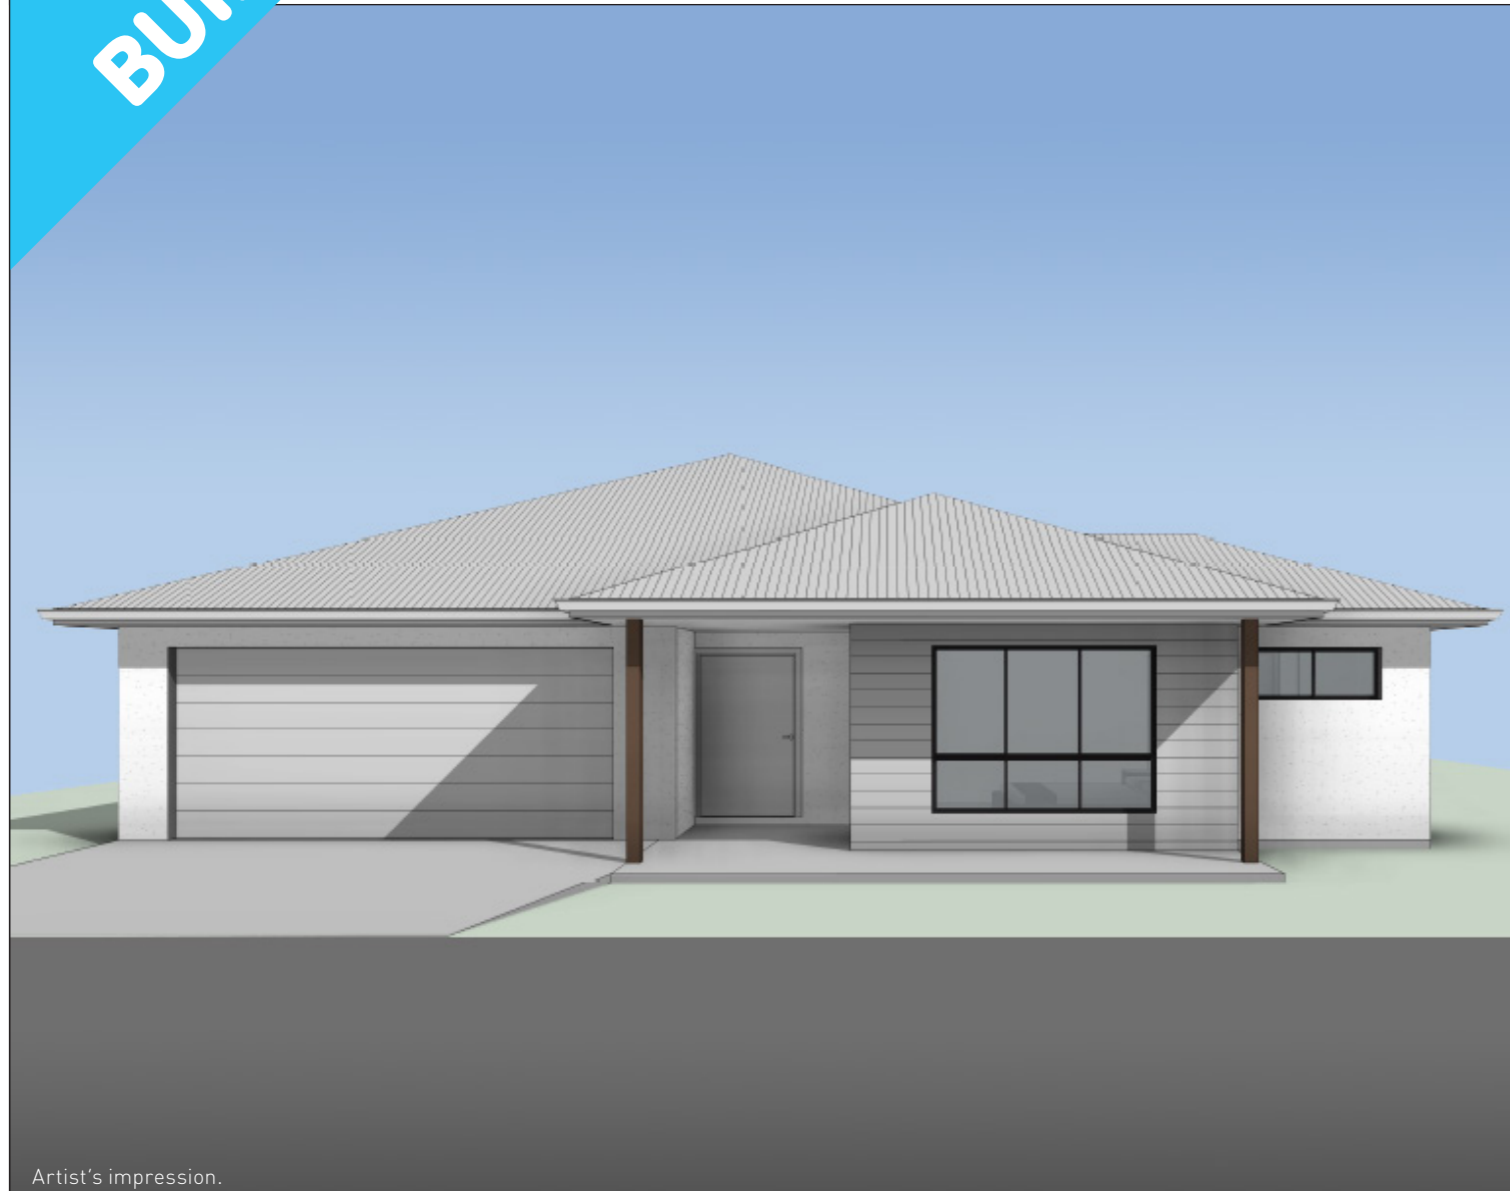

**GUILD  
BUILDER**

Artist's impression.

**AREAS**

Living	195m <sup>2</sup>
Garage	40m <sup>2</sup>
Alfreco	15m <sup>2</sup>
Porch	11m <sup>2</sup>
Total	261m <sup>2</sup>

## House and Land Package \$1,077,000\*

261m<sup>2</sup>

4

2

● Lot No. 2412

● Lot Size 516m<sup>2</sup>