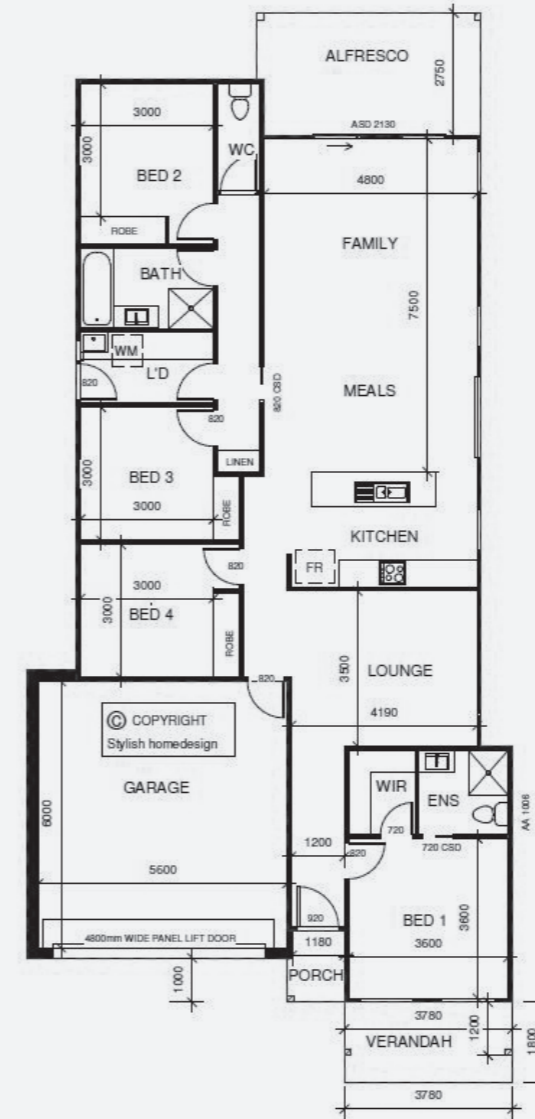

**GUILD
BUILDER**

Artist's impression.

AREAS

Living	150.74m ²
Garage	37.21m ²
Alfresco	13.67m ²
Verandah	4.54m ²
Porch	2.00m ²
Total	208.17m²

HOME 2151

House and Land Package \$951,000*

 208m²

 4

 2

● Lot No. 2151

● Lot Size 363m²