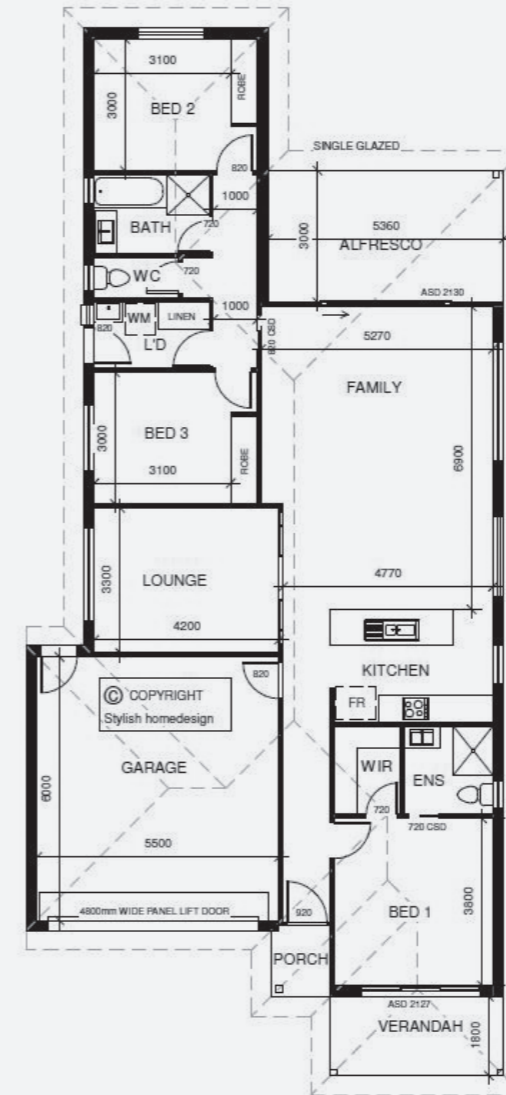

**GUILD
BUILDER**

Artist's impression.

AREAS

Living	140.01m ²
Garage	37.12m ²
Alfresco	16.03m ²
Verandah	7.09m ²
Porch	2.14m ²
Total	202.39m²

HOME 2150

House and Land Package \$931,000*

 202m²

 3

 2

● Lot No. 2150

● Lot Size 363m²