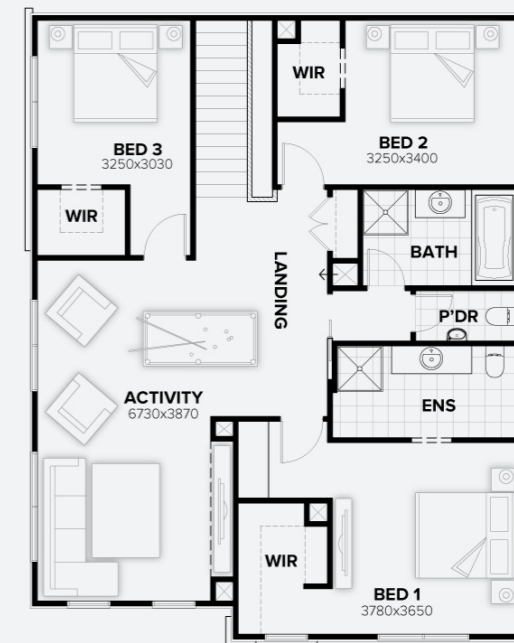

**GUILD
BUILDER**

Burbank 

AREAS	
Living	236m ²
Garage	36.6m ²
AlFRESCO	15.7m ²
Porch	3.1m ²
Total	292m²

BANCROFT 291

House and Land Package \$1,030,987*

 292m²

 4

 3

● Lot No. 2213

● Lot Size 337m²