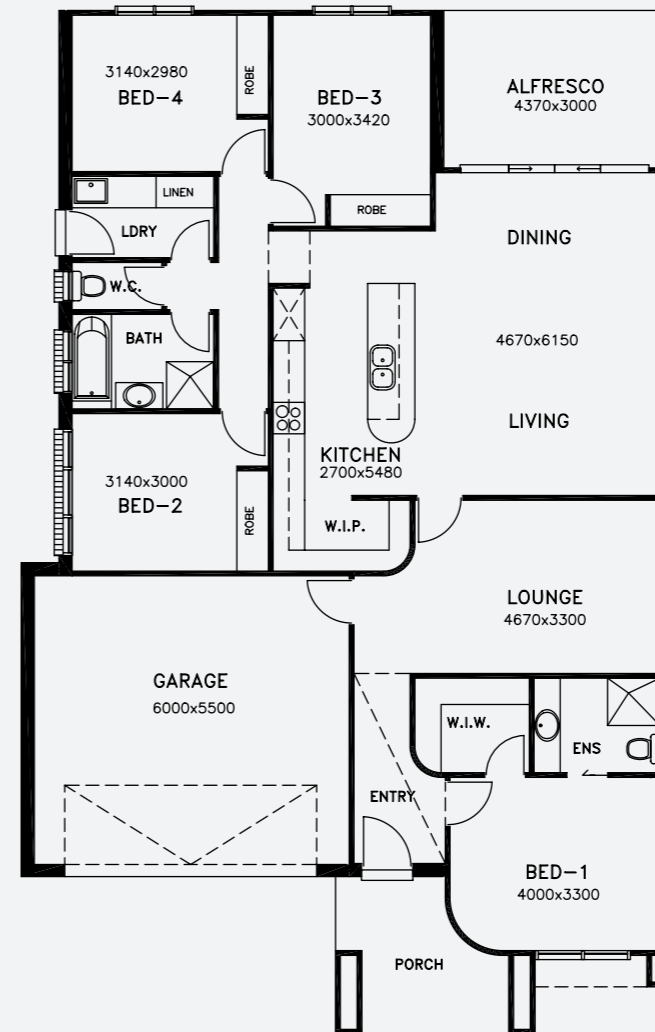

**GUILD
BUILDER**

Artist's impression.

AREAS

Living	153.5m ²
Garage	36.5m ²
Alfresco	13.6m ²
Porch	9.1m ²
Total	212.7m²

GRIVILLIA

House and Land Package \$885,000*

212m²

4

2

● Lot No. 2209

● Lot Size 337m²